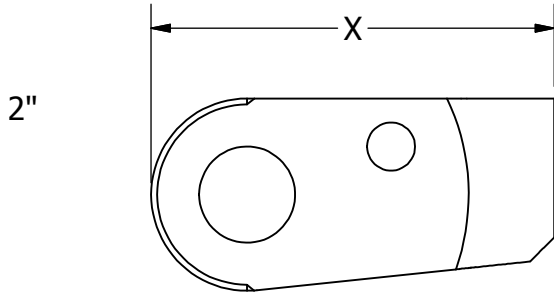

WESTERN PRESSURE CONTROLS 2005 LTD.

NEW 2.125
SHARPENED DOWN TO 2.015

NEW 2.390
SHARPENED DOWN TO 2.345

NEW 2.390
SHARPENED DOWN TO 2.345

3 1/2" TUBING PUNCH CAN
BE USED IN A 2 1/2" PERFORATOR

TOOL

PERFORATOR KNIFE SIZES