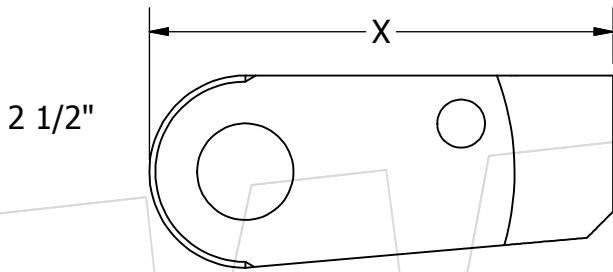

WESTERN PRESSURE CONTROLS 2005 LTD.

NEW 2.125
SHARPENED DOWN TO 2.015

NEW 2.390
SHARPENED DOWN TO 2.345

NEW 2.390
SHARPENED DOWN TO 2.345

3 1/2" TUBING PUNCH CAN
BE USED IN A 2 1/2" PERFORATOR

TOOL

PERFORATOR KNIFE SIZES