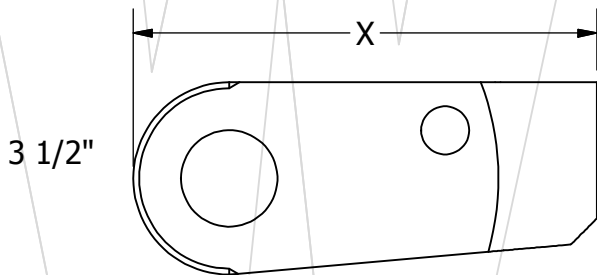

WESTERN PRESSURE CONTROLS 2005 LTD.

NEW 2.125
SHARPENED DOWN TO 2.015

NEW 2.390
SHARPENED DOWN TO 2.345

NEW 2.390
SHARPENED DOWN TO 2.345

3 1/2" TUBING PUNCH CAN
BE USED IN A 2 1/2" PERFORATOR

TOOL

PERFORATOR KNIFE SIZES