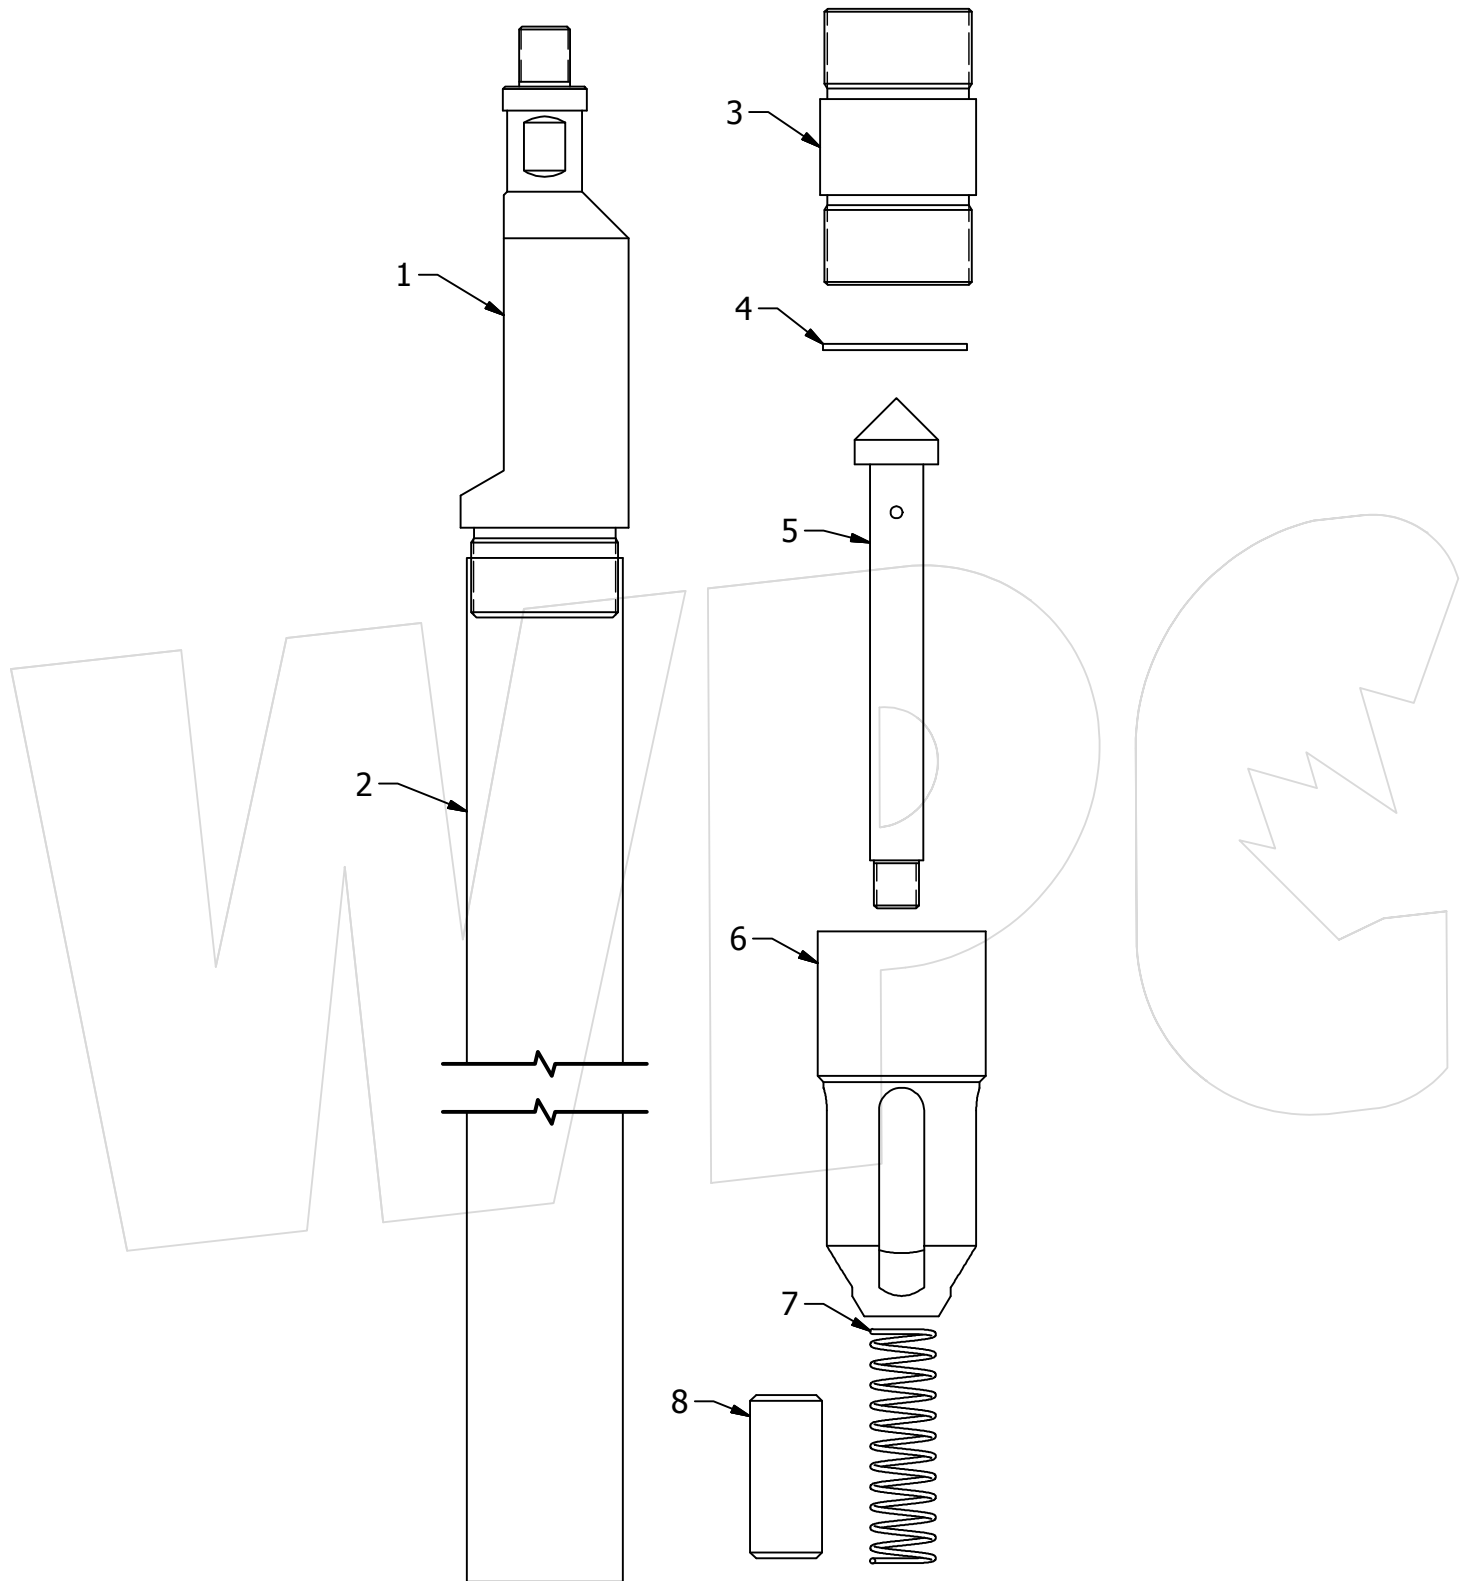

WESTERN PRESSURE CONTROLS 2005 LTD.

TOOL

SHEAR DISC STYLE DUMP BAILER

10021-56 AVENUE
EDMONTON, ALBERTA, CANADA
PHONE: (780) 437-3615
FAX: (780) 437-3616

WESTERN PRESSURE CONTROLS 2005 LTD.

#	PART NAME	1 3/4"	2 1/8"	3 1/4"
	ASSEMBLY	K1.750DB00	K2.125DB00	K3.250DB00
1	LOADING SUB	K1.750DB01	K2.125DB01	K3.250DB01
2	LOAD BARREL	K1.750DB02	K2.125SB10	K3.250SB10
3	CONNECTOR SUB	K1.750DB03	K2.125SB09	K3.250SB09
4	SHEAR DISC			
5	SPEAR	K1.750DB04	K1.750DB04	K3.250DB03
6	CAGE	K1.750DB05	K2.125DB03	K3.250DB02
7	SPRING	K1.750DB06	K1.750DB06	K3.250DB05
8	BOTTOM SUB	K1.750DB07	K1.750DB07	K3.250DB04
	VOLUME (L/ft)	0.3	0.47	1.39

PURPOSE:

To dump fluids down the well
on top of any device or blockage

SPECIFICATIONS:

Shear disc available in Glass, Brass and Steel.

TOOL

**SHEAR DISC STYLE
DUMP BAILER**

10021-56 AVENUE
EDMONTON, ALBERTA, CANADA
PHONE: (780) 437-3615
FAX: (780) 437-3616