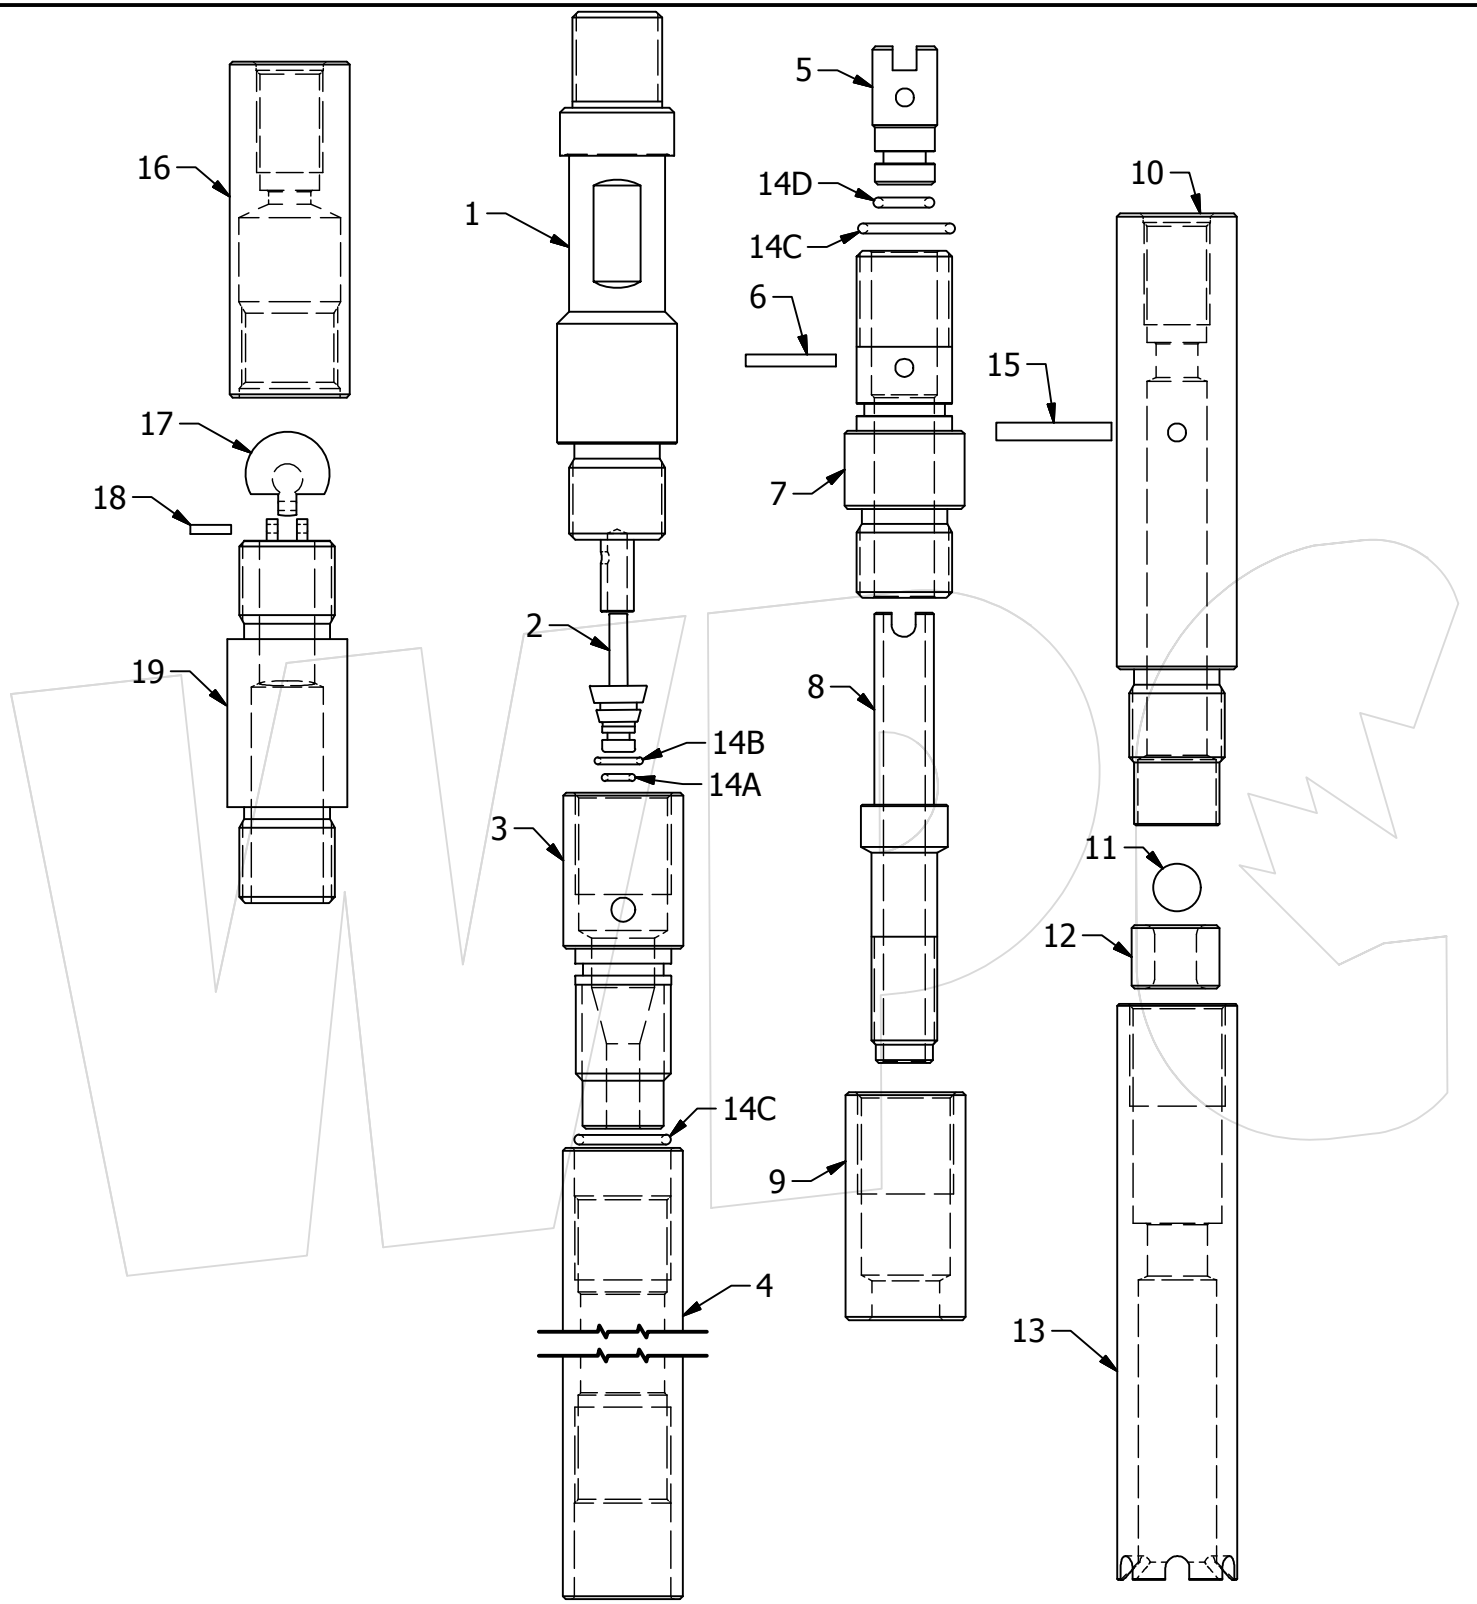

WESTERN PRESSURE CONTROLS 2005 LTD.

TOOL

HYDROSTATIC BAILER

10021-56 AVENUE
EDMONTON, ALBERTA, CANADA
PHONE: (780) 437-3615
FAX: (780) 437-3616

WESTERN PRESSURE CONTROLS 2005 LTD.

#	PART NAME	1 1/4"	1 3/8"	1 5/8"	1 3/4"	2 1/8"
	ASSEMBLY	K1.250HB00	K1.375HB00	K1.625HB00	K1.750HB00	K2.125HB00
1	FISHNECK	K1.250HB03	K1.375HB03	K1.625HB03	K1.750HB03	K2.125HB03
2	EQUALIZING VALVE	K1.250HB04	K1.375HB04	K1.625HB04	K1.750HB04	K2.125HB04
3	EQUALIZING HOUSING	K1.250HB05	K1.375HB05	K1.625HB05	K1.750HB05	K2.125HB05
4	BARREL	K1.250HB06	K1.375HB06	K1.625HB06	K1.750HB06	K2.125HB06
5	PISTON	K1.250HB07	K1.375HB07	K1.625HB07	K1.750HB07	K2.125HB07
6	SHEAR PIN	3/16"	3/16"	3/16"	1/4"	1/4"
7	PISTON HOUSING	K1.250HB08	K1.375HB08	K1.625HB08	K1.750HB08	K2.125HB08
8	PLUNGER	K1.250HB10	K1.375HB10	K1.625HB10	K1.750HB10	K2.125HB10
9	PLUNGER HOUSING	K1.250HB09	K1.375HB09	K1.625HB09	K1.750HB09	K2.125HB09
10	CROSSOVER TO SHOE	K1.250HB15	K1.375HB15	K1.625HB15	K1.750HB15	K2.125HB15
11	BALL	K1.250HB12	K1.375HB12	K1.625HB12	K1.750HB12	K2.125HB12
12	BALL SEAT	K1.250HB14	K1.375HB14	K1.625HB14	K1.750HB14	K2.125HB14
13	SHOE	K1.250HB16	K1.375HB16	K1.625HB16	K1.750HB20	K2.125HB16
13	LARGE SHOE (NOT SHOWN)	K1.250HB20	K1.375HB20	K1.625HB20	K1.750HB16	--
13	OVERSIZED SHOE (NOT SHOWN)	--	--	--	K1.750HB22	--
14A	DART O-RING 1	009	009	010	012	115
14B	DART O-RING 2	012	012	013	114	118
14C	DART HOUSING & PISTON SUB O-RING	117	121	217	219	223
14D	PISTON O-RING	111	119	210	212	216
15	BALL RETAINER PIN	3/16"	3/16"	3/16"	1/4"	1/4"
16	FLAPPER SUB CROSSOVER	K1.250HB21	K1.375HB21	K1.625HB21	K1.750HB21	K2.125HB21
17	FLAPPER	K1.250HB18	K1.375HB18	K1.625HB18	K1.750HB18	K2.125HB18
18	FLAPPER PIN (SOLD AS ASSEMBLY)	--	--	--	--	--
19	FLAPPER SUB	K1.250HB17	K1.375HB17	K1.625HB17	K1.750HB17	K2.125HB17