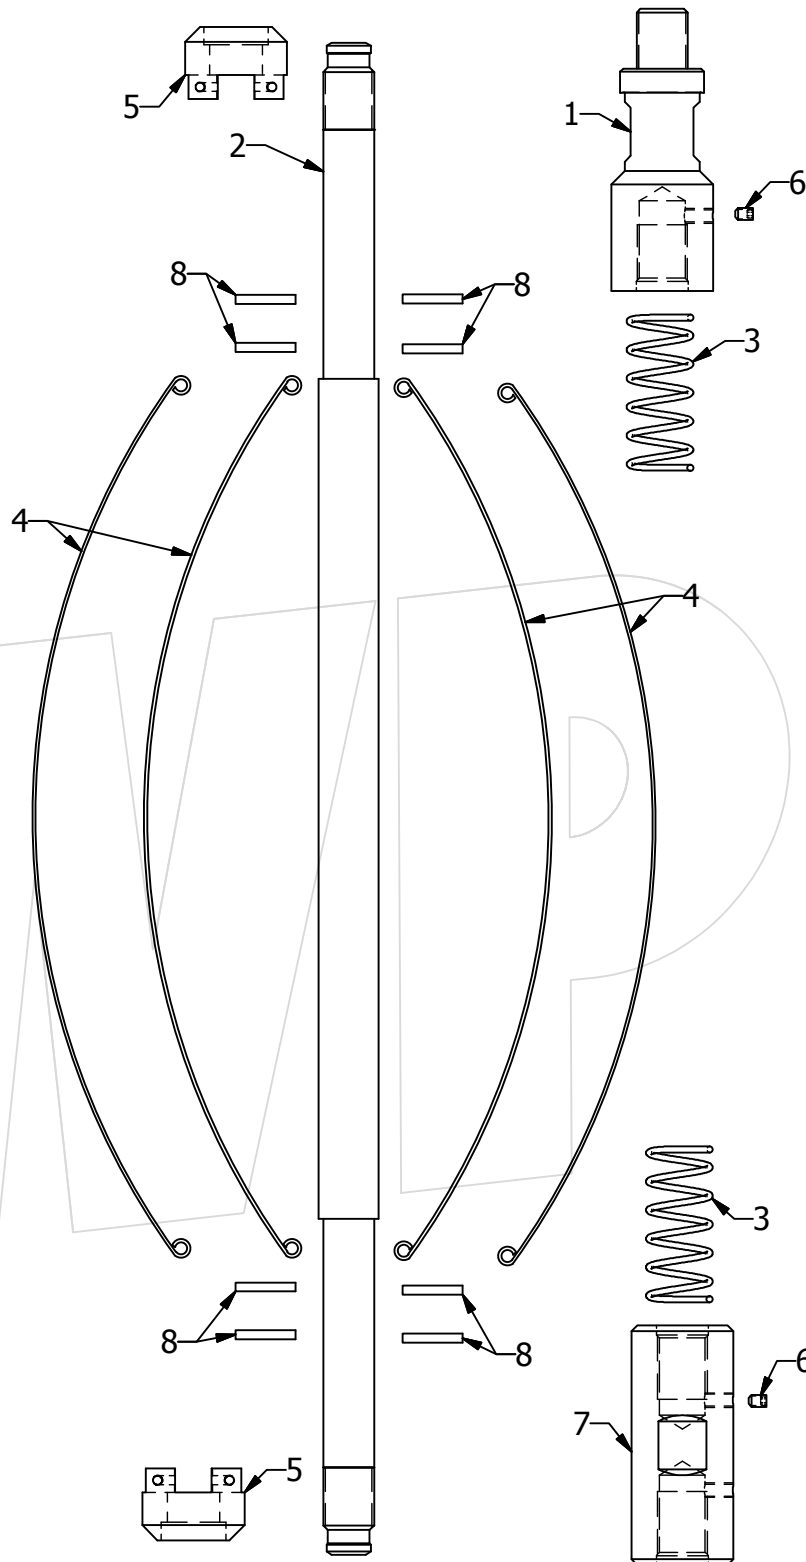

WESTERN PRESSURE CONTROLS 2005 LTD.

TOOL

WPC CENTRALIZER

WPC

10021-56 AVENUE
EDMONTON, ALBERTA, CANADA
PHONE: (780) 437-3615
FAX: (780) 437-3616

WESTERN PRESSURE CONTROLS 2005 LTD.

#	PART NAME	4.000"	7.000"
	ASSEMBLY	S4.000CEN00	S7.000CEN00
1	TOP SUB	S4.000CEN01	S7.000CEN01
2	MANDREL	S4.000CEN02	S7.000CEN02
3	SPRING	S4.000CEN03	S7.000CEN03
4	BELLY SPRING	S4.000CEN04	S7.000CEN04
5	SPRING ANCHOR	S4.000CEN05	S7.000CEN05
6	SET SCREW	1/8" SHEAR PIN	1/4-20UN
7	BOTTOM SUB	S4.000CEN07	S7.000CEN07
8	SPRING PIN	--	3/16"

PURPOSE:

To hold the tool string in the middle of the hole.

TOOL

WPC CENTRALIZER

10021-56 AVENUE
EDMONTON, ALBERTA, CANADA
PHONE: (780) 437-3615
FAX: (780) 437-3616