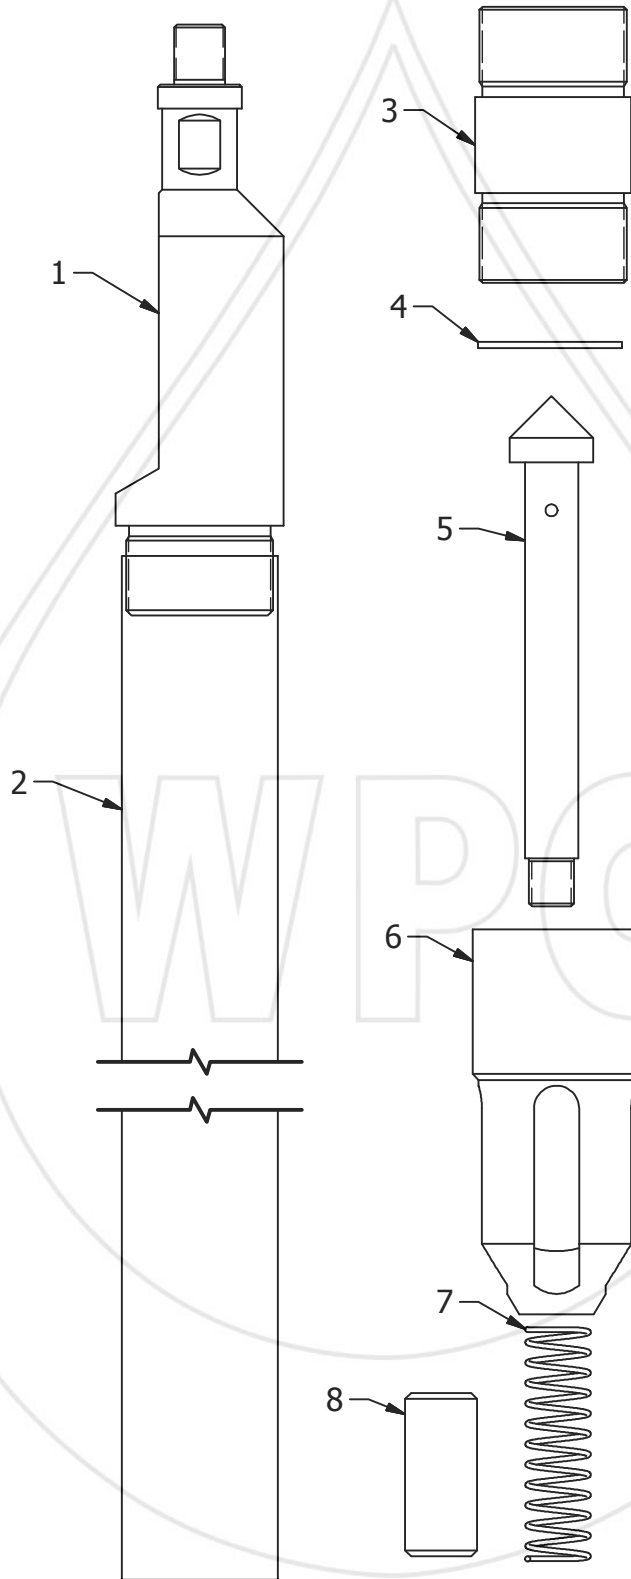

WESTERN PRESSURE CONTROLS 2005 LTD.

TOOL

SHEAR DISC STYLE DUMP BAILER

**WESTERN PRESSURE
CONTROLS 2005 LTD.**
10021-56TH AVENUE
EDMONTON, AB, CA
PH: (780) 437-3615
FX: (780) 437-3616

www.westernpressure.com

WESTERN PRESSURE CONTROLS 2005 LTD.

#	PART NAME	1 3/4"	2 1/8"	3 1/4"
	ASSEMBLY	K1.750DB00	K2.125DB00	K3.250DB00
1	LOADING SUB	K1.750DB01	K2.125DB01	K3.250DB01
2	LOAD BARREL	K1.750DB02	K2.125SB10	K3.250SB10
3	CONNECTOR SUB	K1.750DB03	K2.125SB09	K3.250SB09
4	SHEAR DISC			
5	SPEAR	K1.750DB04	K1.750DB04	K3.250DB03
6	CAGE	K1.750DB05	K2.125DB03	K3.250DB02
7	SPRING	K1.750DB06	K1.750DB06	K3.250DB05
8	BOTTOM SUB	K1.750DB07	K1.750DB07	K3.250DB04
	VOLUME (L/ft)	0.3	0.47	1.39

PURPOSE:

To dump fluids down the well
on top of any device or blockage

SPECIFICATIONS:

Shear disc available in Glass, Brass and Steel.

TOOL

**SHEAR DISC STYLE
DUMP BAILER**

**WESTERN PRESSURE
CONTROLS 2005 LTD.**
10021-56TH AVENUE
EDMONTON, AB, CA
PH: (780) 437-3615
FX: (780) 437-3616