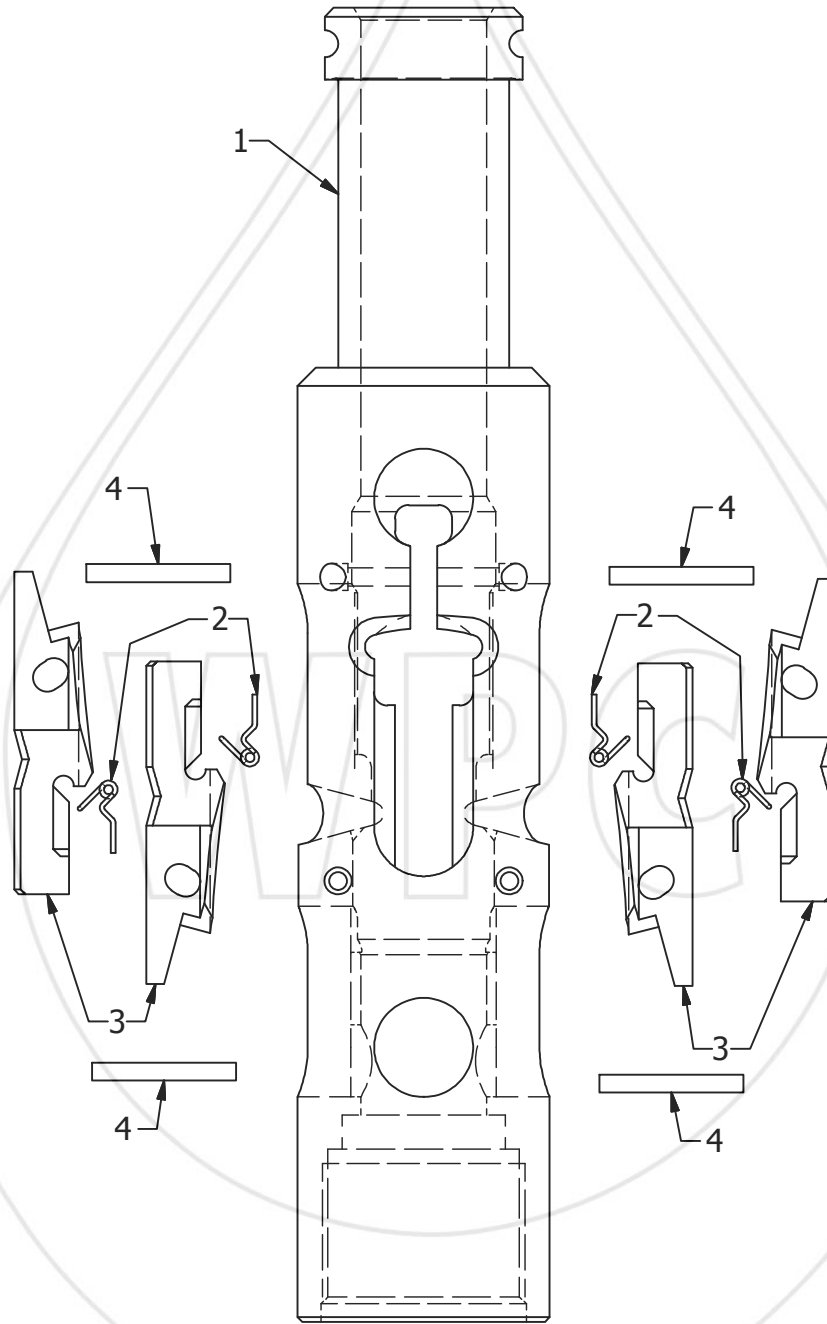

WESTERN PRESSURE CONTROLS 2005 LTD.

TOOL

BAKER STYLE S-LOCK

**WESTERN PRESSURE
CONTROLS 2005 LTD.**
10021-56TH AVENUE
EDMONTON, AB, CA
PH: (780) 437-3615
FX: (780) 437-3616

www.westernpressure.com

WESTERN PRESSURE CONTROLS 2005 LTD.

#	PART NAME	1.900"	2.062"	2.375"	2.500"
	ASSEMBLY	BM1.900S00	BM2.062S00	BM2.375S00	BM2.500S00
1	BODY	BM1.900S01	BM2.062S01	BM2.375S01	BM2.500S01
2	DOG SPRING	BM1.900DOG02	BM2.062DOG02	BM2.375DOG02	BM2.500DOG02
3	DOG	BM1.900DOG01	BM2.062DOG01	BM2.375DOG01	BM2.500DOG01
4	PINS	BM1.900DOG03	BM2.062DOG03	BM2.375DOG03	BM2.500DOG03

#	2.562"	3.000"
	BM2.562S00	BM3.000S00
1	BM2.562S01	BM3.000S01
2	BM3.000DOG02	BM3.000DOG02
3	BM3.000DOG01	BM3.000DOG01
4	BM3.000DOG03	BM3.000DOG03

PURPOSE:

A selective lock that prevents upward or downward movement with respective facing dogs.

SPECIFICATIONS:

No-go for 2" and 2.5" available upon request.

H2S service.

Available with "T" keys for use in collars.

TOOL

**BAKER STYLE
S-LOCK**

**WESTERN PRESSURE
CONTROLS 2005 LTD.**
10021-56TH AVENUE
EDMONTON, AB, CA
PH: (780) 437-3615
FX: (780) 437-3616