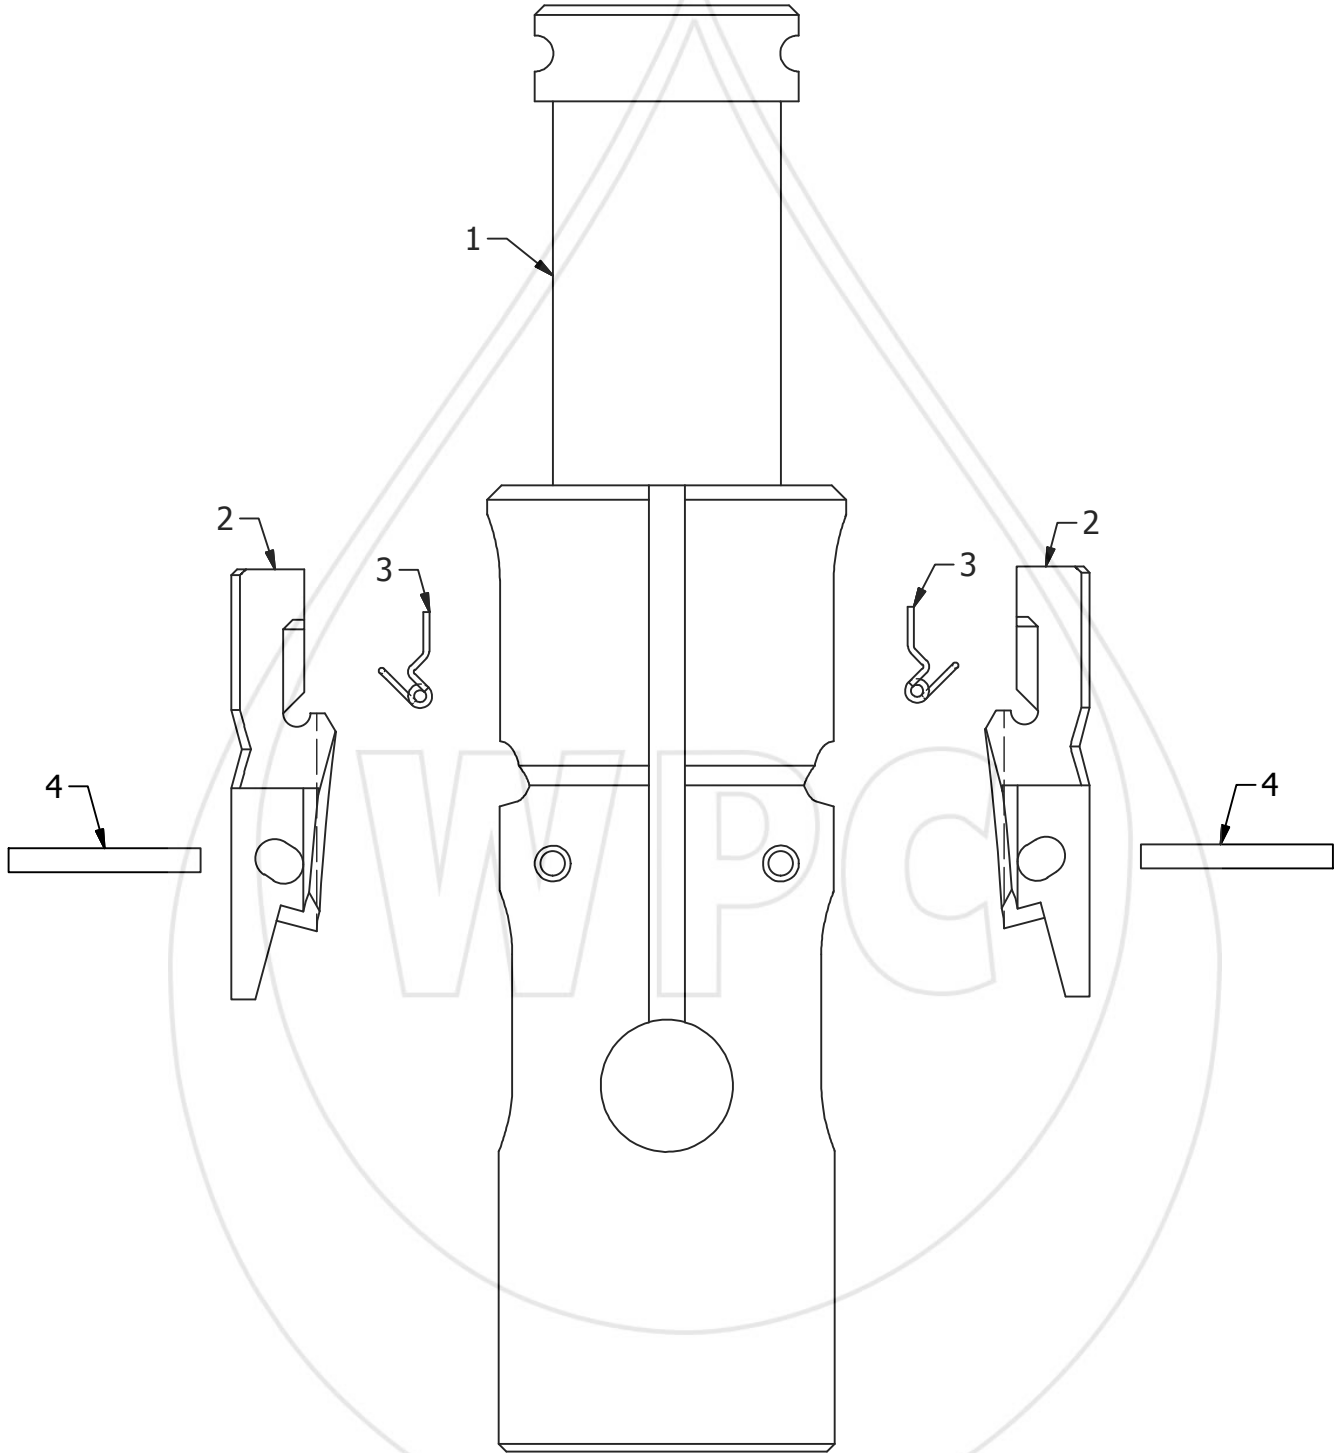

WESTERN PRESSURE CONTROLS 2005 LTD.

TOOL

**BAKER STYLE
W-LOCK**

**WESTERN PRESSURE
CONTROLS 2005 LTD.**
10021-56TH AVENUE
EDMONTON, AB, CA
PH: (780) 437-3615
FX: (780) 437-3616

www.westernpressure.com

WESTERN PRESSURE CONTROLS 2005 LTD.

#	PART NAME	1.437"	1.500"	1.562"	1.625"	1.781"
	ASSEMBLY	BM1.437FW00	BM1.500FW00	BM1.562FW00	BM1.625FW00	BM1.781FW00
1	BODY	BM1.437FW01	BM1.500FW01	BM1.562FW01	BM1.625FW01	BM1.781FW01
2	DOG	BM1.900DOG01	BM1.900DOG01	BM2.062DOG01	BM2.062DOG01	BM2.375DOG01
3	DOG SPRING	BM1.900DOG02	BM1.900DOG02	BM2.062DOG02	BM2.062DOG02	BM2.375DOG02
4	PIN	BM1.900DOG03	BM1.900DOG03	BM2.062DOG03	BM2.062DOG03	BM2.375DOG03

#	1.813"	1.875"	2.250"	2.313"	2.750"	2.813"
	BM1.813FW00	BM1.875FW00	BM2.250FW00	BM2.313FW00	BM2.750FW00	BM2.813FW00
1	BM1.813FW01	BM1.875FW01	BM2.250FW01	BM2.313FW01	BM2.750FW01	BM2.813FW01
2	BM2.375DOG01	BM2.375DOG01	BM2.875DOG01	BM2.875DOG01	BM3.000DOG01	BM3.000DOG01
3	BM2.375DOG02	BM2.375DOG02	BM2.875DOG02	BM2.875DOG02	BM3.000DOG02	BM3.000DOG02
4	BM2.375DOG03	BM2.375DOG03	BM2.875DOG03	BM2.875DOG03	BM3.000DOG03	BM3.000DOG03