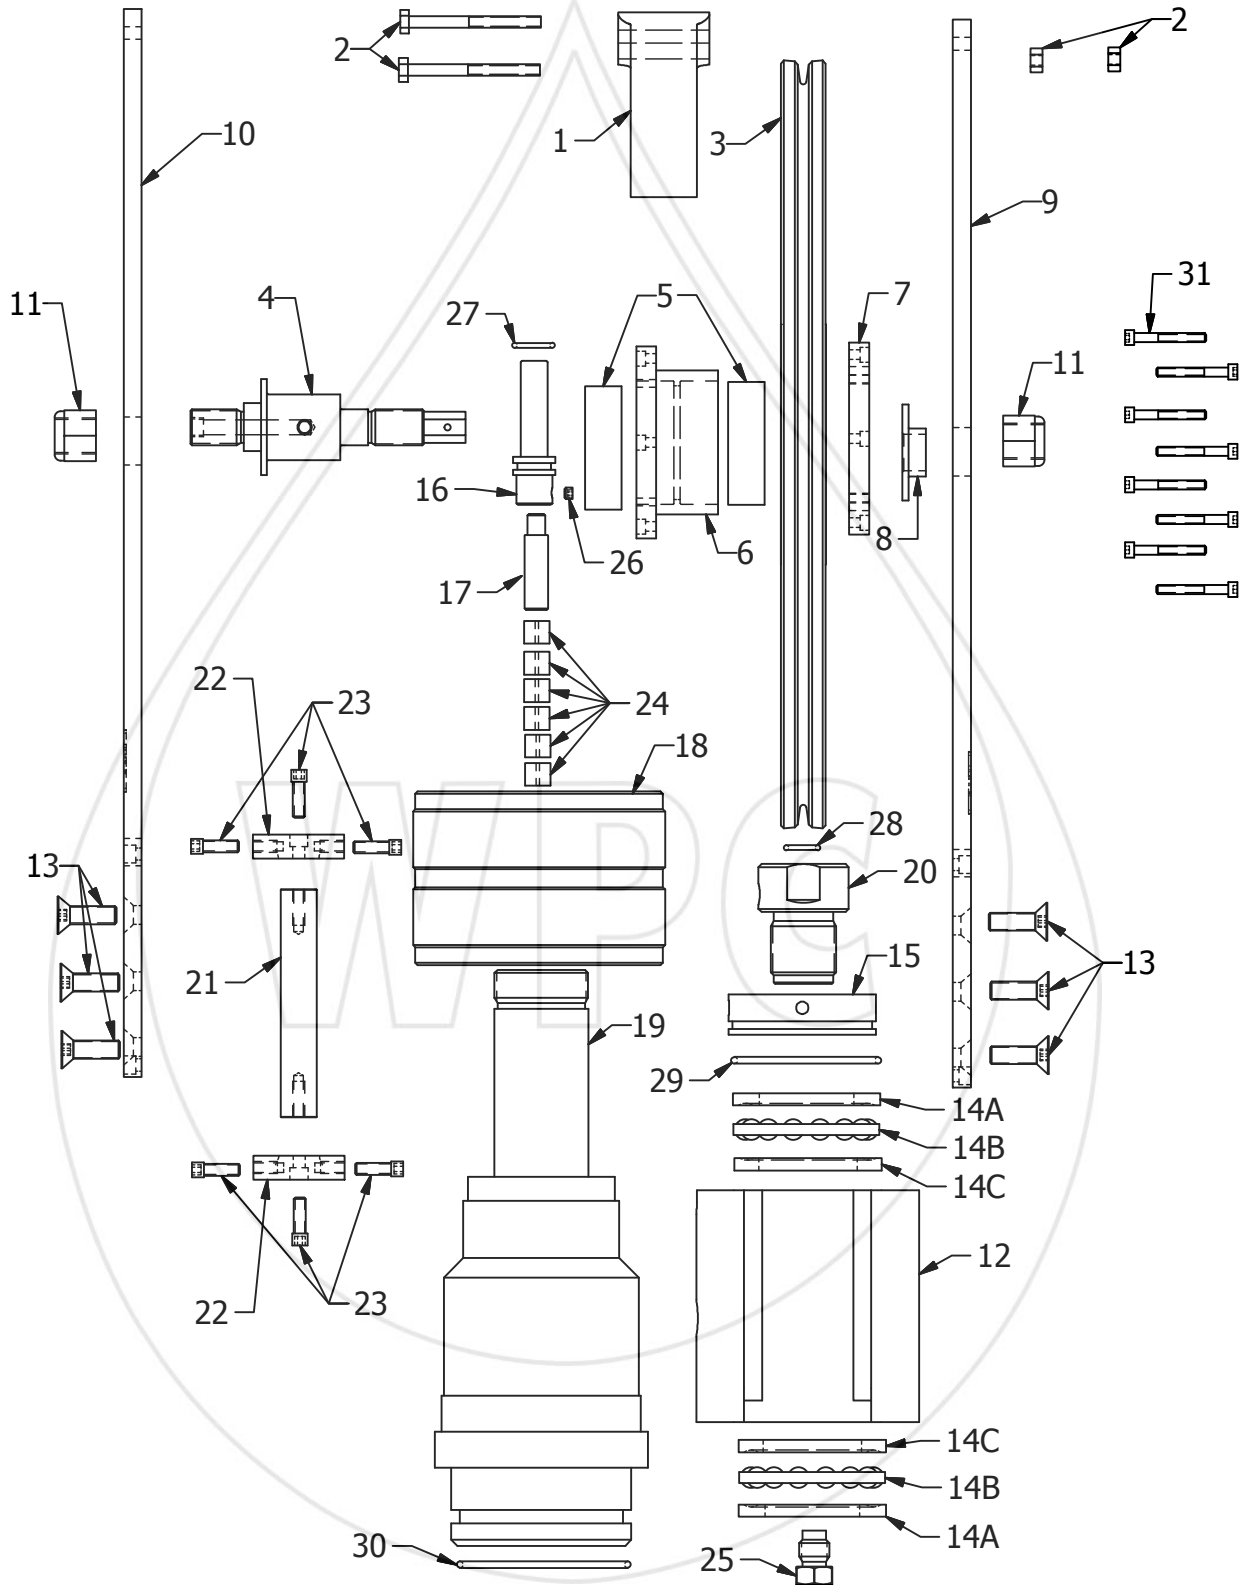

# WESTERN PRESSURE CONTROLS 2005 LTD.

TOOL

# WESTERN PRESSURE CONTROLS 2005 LTD.

#	PART NAME	16"	21"
	ASSEMBLY	A16.00SB00	A21.00SB00
1	LINE RETAINER	A16.00SB11	A21.00SB11
2	NUTS AND BOLTS (2x EACH 1/4"-20UN)		
3	WHEEL	A16.00HP04	A21.00HP04
4	SHAFT	A16.00HP08	A21.00HP08
5	WHEEL BEARING (CUP AND CONE)	LM48510 & LM48500LA-902A1	LM48510 & LM48500LA-902A1
6	BEARING HOUSING	A16.00HP06	A21.00HP06
7	HOUSING RING	A16.00HP07	A16.00HP07
8	SHAFT WASHER	A16.00HP09	A16.00HP09
9	RIGHT SIDE SHROUD	A16.00SB03	A21.00SB03
10	LEFT SIDE SHROUD	A16.00SB02	A21.00SB02
11	SHAFT NUTS		
12	UPPER BODY	A16.00SB01	A21.00SB01
13	STAFF FLAT HEAD SCREWS (12x 3/8"-24UN)		
14A	SMALL I.D. OUTER BEARING RACE	51210	51210
14B	INNER BEARING RACE	"	"
14C	LARGE O.D. OUTER BEARING RACE	"	"
15	BEARING NUT	A16.00SB13	A16.00SB13
16	PISTON	A0000HA01	A0000HA01
17	BRASS PISTON	A0000SB02	A0000SB02
18	BOWEN UNION NUT	A3.500BHU03	A3.500BHU03
19	MAIN BODY	A0000SB05	A0000SB05
20	HYDRAULIC HOUSING	A3.500SB10	A3.500SB10
21	HANDLE PART 1	A16.00SB12A	A16.00SB12A
22	HANDLE PART 2	A16.00SB12B	A16.00SB12B
23	HANDLE SOCKET HEAD CAP SCREWS (6x 1/4"-20UN)		
24	STUFFING BOX PACKING		
25	STUFFING SCREW	A16.00SB09	A16.00SB09
26	SET SCREW (1x 1/4"-20UN)		
27	O-RING #115 (x1)		
28	O-RING #113 (x1)		
29	O-RING #223 (x1)		
30	O-RING #340 (x1)		
31	HOUSING CAP SCREW (8x #10-24UN)	1.5" LONG	1.813" LONG

**PURPOSE:**

To provide a guide to allow the wireline into the lubricator and into the well while still holding any pressure that may exist

**SPECIFICATIONS:**

Available with manual tensioner instead of hydraulic packoff above packing.  
Available in 7" model upon request. More information available upon request.

TOOL